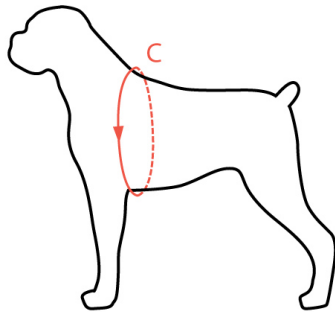

Walkin' LiftTM Combo Harness *Just Clip & Go!*

Maggie

Disclaimer

Please note that this, and all animal support equipment should be used at the advice of a veterinarian or animal rehabilitation specialist. Lifting a dog with this harness can cause problems depending on the health of the dog. In addition, use of a lifting harness can cause chafing. After your initial use, and after each subsequent use, please check the dog carefully for bruises, scrapes, and any chafing.

Rear Harness Sizing Chart

Size	(A) Girth of Abdomen		(B) Girth of Leg	
	inches (from-to)	cm (from-to)	inches (from-to)	cm (from-to)
Small	21	53.34	14	35.56
	24	60.96		
Medium	24	60.96	18	45.72
	27	68.58		
Large	27	68.58	20	50.8
	30	76.2		
XLarge	30	76.2	23	58.42

Front Harness Sizing Chart

Size	(C) Girth of Chest		Weight	
	inches (from-to)	cm (from-to)	lbs (from-to)	kg (from-to)
Small	22	55.88	14	6.35
	25	63.50		
Medium	25	63.50	18	8.16
	28	71.12		
Large	27	68.58	20	9.07
	31	78.74		
XLarge	31	78.74	23	10.43