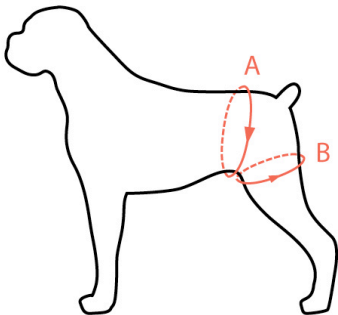

Walkin' LiftTM Combo Harness *Just Clip & Go!*

Maggie

Disclaimer

Please note that this, and all animal support equipment should be used at the advice of a veterinarian or animal rehabilitation specialist. Lifting a dog with this harness can cause problems depending on the health of the dog. In addition, use of a lifting harness can cause chafing. After your initial use, and after each subsequent use, please check the dog carefully for bruises, scrapes, and any chafing.

Rear Harness Sizing Chart

Size	(A) Girth of Abdomen		(B) Girth of Leg	
	inches (from-to)	cm (from-to)	inches (from-to)	cm (from-to)
Small	21	53.34	14	35.56
	24	60.96		
Medium	24	60.96	18	45.72
	27	68.58		
Large	27	68.58	20	50.8
	30	76.2		
XLarge	30	76.2	23	58.42

Front Harness Sizing Chart

Size	(C) Girth of Chest		Weight	
	inches (from-to)	cm (from-to)	lbs (from-to)	kg (from-to)
Small	22	55.88	14	6.35
	25	63.50		
Medium	25	63.50	18	8.16
	28	71.12		
Large	27	68.58	20	9.07
	31	78.74		
XLarge	31	78.74	23	10.43