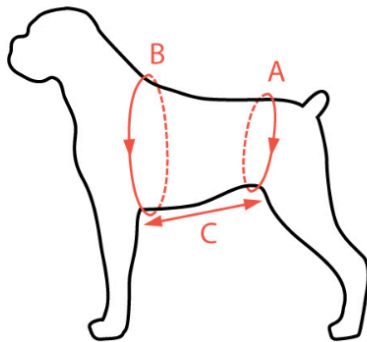

## Walkin' Support Sling

\*Measure the larger of the dog's abdomen or chest

Size		(A) Abdomen		(B) Chest		(C) Belly	
		inches	cm	inches	cm	inches	cm
Small	from	<b>18</b>	45.72	<b>18</b>	45.72	<b>6</b>	15.24
	up to	<b>22</b>	55.88	<b>22</b>	55.88		
Medium	from	<b>22</b>	55.88	<b>22</b>	55.88	<b>8</b>	20.32
	up to	<b>26</b>	66.04	<b>26</b>	66.04		
Medium/ Large	from	<b>24</b>	60.96	<b>24</b>	60.96	<b>10</b>	25.4
	up to	<b>28</b>	71.12	<b>28</b>	71.12		
Large	from	<b>29</b>	73.66	<b>29</b>	73.66	<b>11</b>	27.94
	up to	<b>35</b>	88.9	<b>35</b>	88.9		
XLarge	from	<b>36</b>	91.44	<b>36</b>	91.44	<b>12</b>	30.48
	up to	<b>44</b>	111.76	<b>44</b>	111.76		