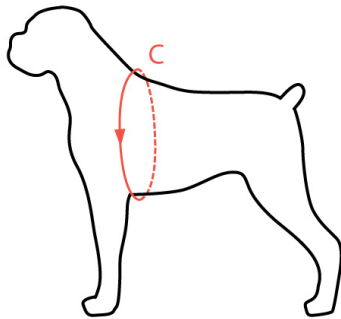

Total Dog Harness System

Total Body Harness System is the answer to an All-In-One support harness.

Designed by canine rehabilitation experts **specifically for post-op patient control** and as an **assistive device for older arthritic dogs**, the Total Body Harness System defines the control **veterinarians desire for safe patient recovery and the ease of use that pet owners need to help their ageing loved ones.**

This Full Body Dog Harness System is constructed from durable 600-denier nylon and is lined with fleece for maximum comfort. The quick-release buckles make for an easy application and the adjustable straps provide a secure custom fit.

Sizing Chart

Size	(C) Girth of Chest		Weight	
	inches (from-to)	cm (from-to)	lbs (from-to)	kg (from-to)
Small	16	40.64	1	0.45
	20	50.80	15	6.80
Medium	17	43.18	15	6.80
	21	53.34	25	11.34
Large	21	53.34	25	11.34
	26	66.04	45	20.41
XLarge	26	66.04	45	20.41
	34	86.36	65	29.48
XXLarge	31	78.74	65	29.48
	41	104.14	85	38.56
XXXLarge	35	88.90	85	38.56
	47	119.38	110	49.90